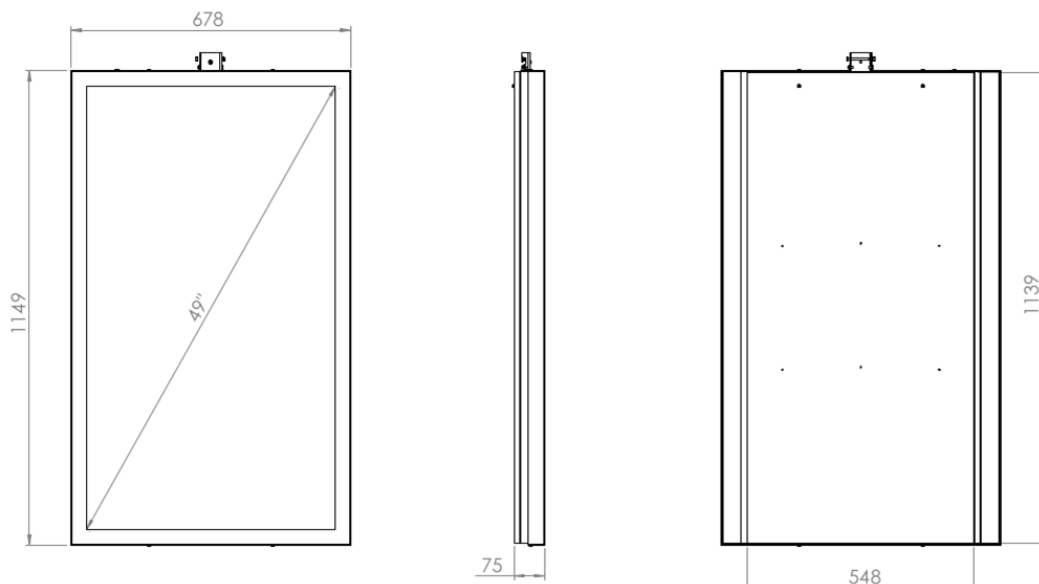

Ceiling casing

Light up your store window. Our ceiling casing is designed for information and advertising in store windows and public spaces. With chamfered edges and a clean backside will fit in to various environments . No visible cables and easy to install. Create your own style with different colors of powder coating.

TECHNICAL DRAWING

SPECIFICATION

Features

- No visible cables
- Covered from side and back
- Cable outlets on top
- Optimized air ventilation for portrait mode
- Chambered edges

Mounting option

- Ceiling mount
- Wire