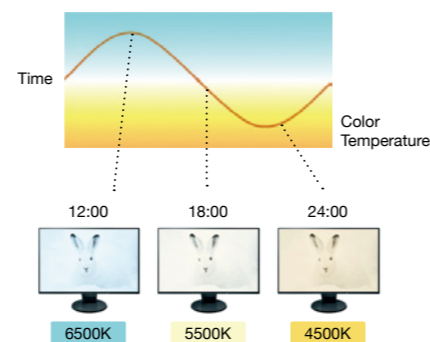

FlexScan monitors have multiple color modes designed for different uses. Use the Auto Color Mode to assign a color mode to turn on when using specific applications such as those for writing documents, photo viewing, creating illustrations or watching movies. When an application is opened the screen will automatically switch to the assigned color mode, making manual switching unnecessary.

Hotkey Assignment

Switch the Input Signal with a Hotkey

When you have two PCs connected to your monitor, switch between them with just your keyboard. Even when using PbyP or PinP, signals can be switched quickly and easily.

See P12 for more details on PbyP and PinP.

Circadian Dimming

Sleep Better with Automatic Blue Light Control

The Circadian Dimming function automatically changes the color temperature of your monitor as the day progresses. Maintain your body's natural circadian rhythm by setting the monitor to gradually reduce blue light during the evening, helping you sleep easier.