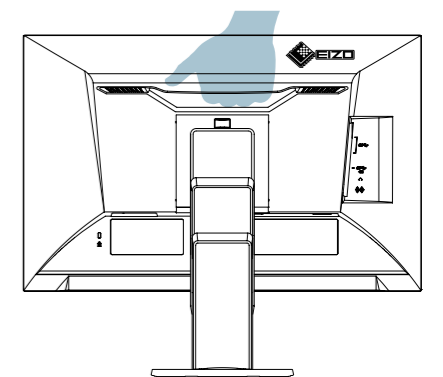

Carrying Handle

A convenient carrying handle makes it easy to set up the monitor straight from the box, and easy to move around.