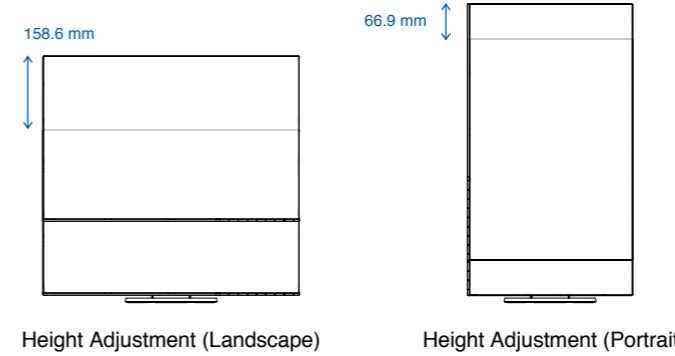

For the EV2456