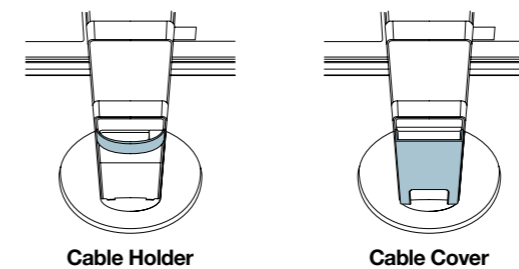

Cable Management

To keep your desktop tidy, both a cable holder and a cable cover are included with the EV2785, EV2456, and EV2451.