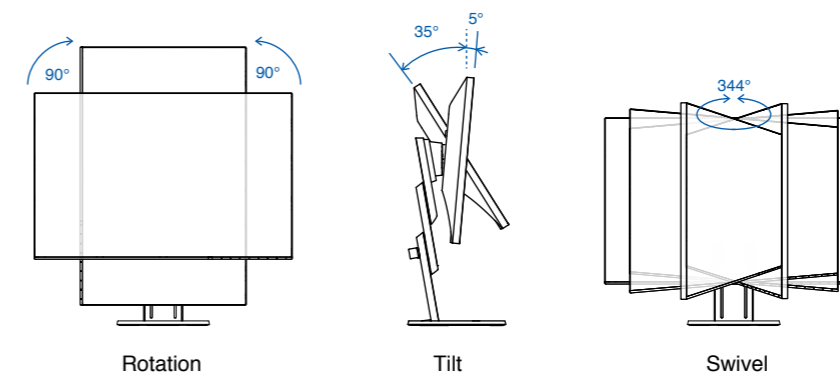

For the EV2456