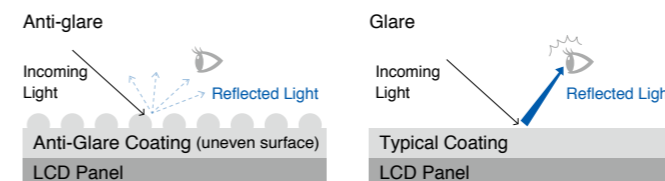

Glare Reduction

Anti-Glare Coating

FlexScan monitors are treated with an anti-glare coating to reduce screen reflections caused by ambient lighting. The coating scatters incoming light, reducing the amount of light reflected into your eyes.