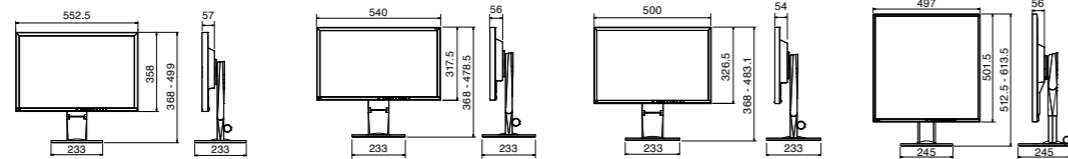

Dimension Diagrams (Unit:mm)

With current LCD technology, a panel may contain a limited number of missing or flickering pixels. If the monitor is left on continuously over a long period of time, dark smudges or burn-in may appear. To maximize the life of the monitor, we recommend the monitor be turned off periodically. ¹ HDCP 2.2 is not supported. ² 6 months from the date of purchase.