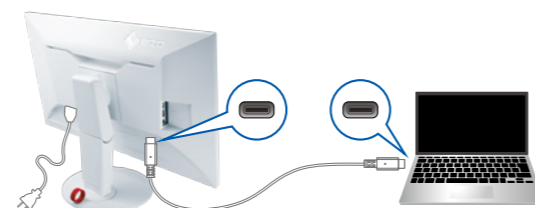

Compatible Models EV2785 / EV2780