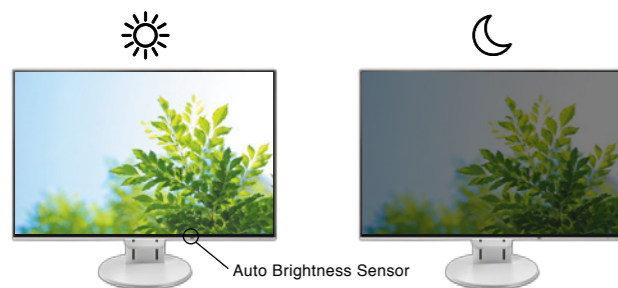

Say Goodbye to Tired Eyes

Blue Light Reduction

Paper Mode

Do you find that your screen is often too bright to read text for long periods of time? FlexScan monitors are equipped with 'Paper Mode' which adjusts your screen to look just like paper, making it less jarring on your eyes. It reduces the amount of blue light being emitted from your monitor, and makes the screen a warm, easy to read color. When used in conjunction with the Auto EcoView function, blue light can be even further reduced.

- ⊖ Brightness
- ⊖ Contrast Ratio
- ⊕ Low Color Temperature

Auto Brightness Control

Always the Ideal Brightness with Auto EcoView

The Auto EcoView function automatically adjusts the brightness of your monitor screen to match the ambient lighting, meaning that your monitor is always at the optimal brightness. This is helpful for reducing eye fatigue as your eyes aren't straining to see the monitor.