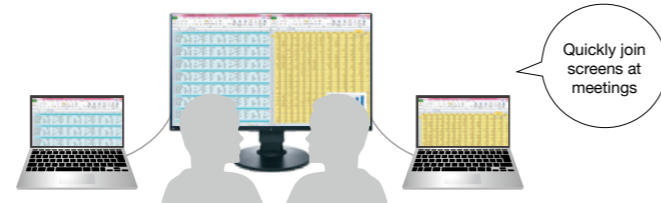

Work Big, Comfortably

Make the Most of a Big Screen

PbyP Picture by Picture

Display multiple video signals side by side on the same screen.

Compatible Models EV3237 / EV2785 / EV2780 / EV2750