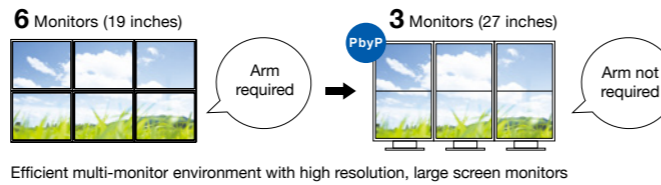

Work Big, Comfortably

Make the Most of a Big Screen

PbyP Picture by Picture

Display multiple video signals side by side on the same screen.

Compatible Models EV3237 / EV2785 / EV2780 / EV2750