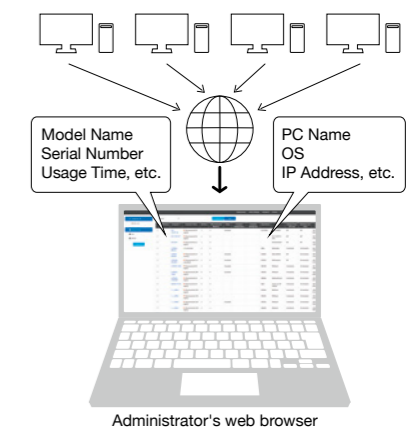

Hotkey Assignment

Switch the Input Signal with a Hotkey

When you have two PCs connected to your monitor, switch between them with just your keyboard. Even when using PbyP or PinP, signals can be switched quickly and easily.

On/Off All at Once

When one monitor's power is turned off, all other monitors will also turn off. Save energy by easily turning off all monitors at once.

SCREEN INSTYLE SERVER

Effectively Monitor Asset Management

Automatically Receive Monitor or PC Information

With Screen InStyle Server receive information such as the model name and serial number of any monitor connected to your network. Additionally, see information from the computer that each monitor is connected to, such as the OS, IP address and computer name.