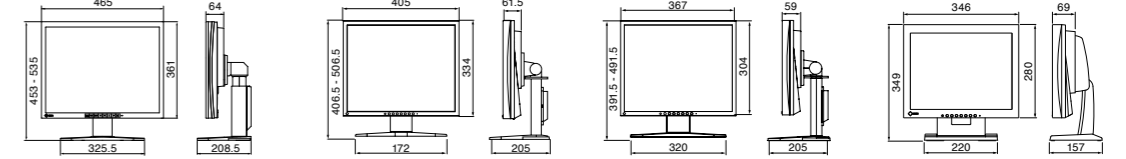

Dimension Diagrams (Unit:mm)