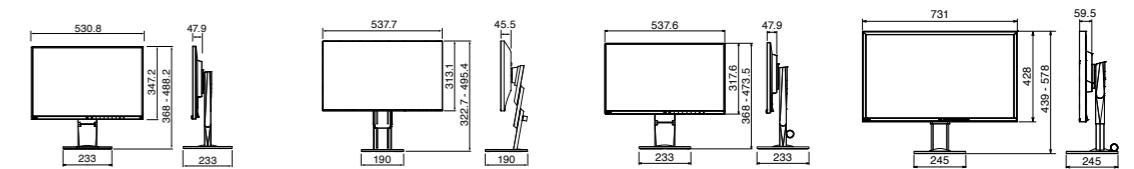

Dimension Diagrams (Unit:mm)