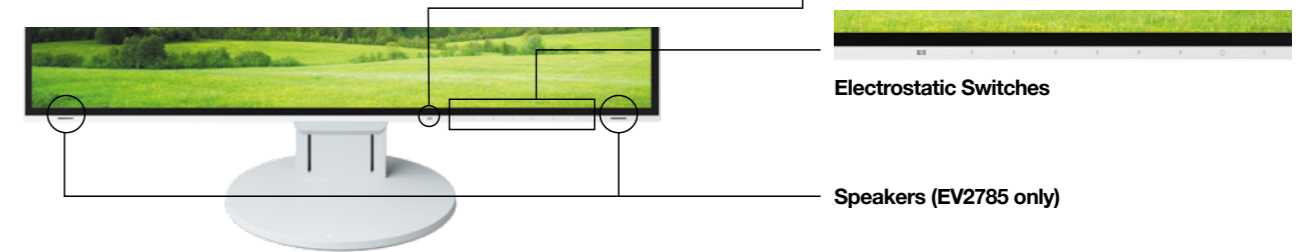

*EV2455 and EV2450 have the bezel and black border sizes as shown but are 3-sided frameless.

Fully Flat

Minimalist Front Surface Design

EIZO's no-compromises approach to design and functionality ensures the switches on the front of the monitor are easy to operate. Even with the minimalist front bezel, we achieved a flat, frameless design which incorporates an auto brightness sensor along with power and setting control switches by miniaturizing all these components.