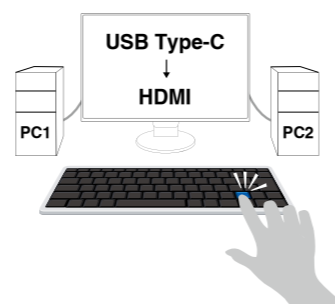

Intelligent Software to Work Better

SCREEN INSTYLE

With EIZO'S free Screen InStyle software automatically optimize your monitor to make your user environment more comfortable.

Compatible Models	EV3237 / EV2785 / EV2780 / EV2750 / EV2456 / EV2455 / EV2451 / EV2450
Compatible OS	Windows 10(32-bit,64-bit) / 8.1(32-bit,64-bit) / 7 SP1(32-bit,64-bit)

Auto Color Mode

Automatically Change the Color Mode for Each Application

FlexScan monitors have multiple color modes designed for different uses. Use the Auto Color Mode to assign a color mode to turn on when using specific applications such as those for writing documents, photo viewing, creating illustrations or watching movies. When an application is opened the screen will automatically switch to the assigned color mode, making manual switching unnecessary.

Hotkey Assignment

Switch the Input Signal with a Hotkey

When you have two PCs connected to your monitor, switch between them with just your keyboard. Even when using PbyP or PinP, signals can be switched quickly and easily.

See P12 for more details on PbyP and PinP.

Circadian Dimming

Sleep Better with Automatic Blue Light Control

The Circadian Dimming function automatically changes the color temperature of your monitor as the day progresses. Maintain your body's natural circadian rhythm by setting the monitor to gradually reduce blue light during the evening, helping you sleep easier.

Visit Our Website

"Sleep Tight with Less Blue Light" >>>

Multi-Monitor Convenience

Synchronize Screen Adjustments

When using multiple monitors, save time by synchronizing all the monitors with each other. If you change the color mode, brightness or color temperature of one monitor, the rest will automatically change to the same.

On/Off All at Once