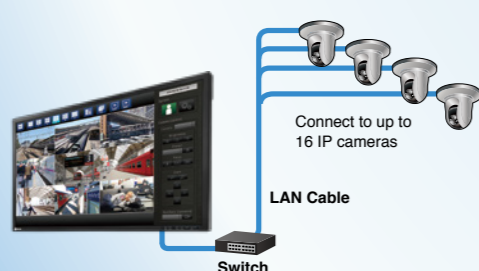

IP Decoding Monitors

EIZO's IP solutions offer PC-less connection to multiple IP cameras for efficient video management in security and surveillance environments.

45+ years of expertise

45+ years of expertise
With over 45 years of technical expertise, EIZO is dedicated to developing innovative and high quality visual display solutions.

Integrated Production

To incorporate the latest technologies in our products, we follow a unique in-house research and development production model, including the production of our own printed circuit boards (PCBs).