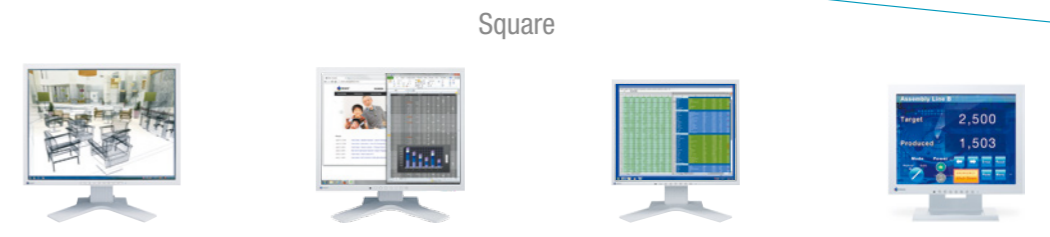

FlexScan EV2416W	FlexScan EV2316W	FlexScan EV2216W	FlexScan EV2730Q
Model Variations	-	-	-	With FlexStand, Without Stand
Cabinet Color	Gray, Black	Gray, Black	Gray, Black	Gray, Black
Panel	Type: TN Backlight: LED Size: 24.1" / 61 cm (611 mm diagonal) Native Resolution: 1920 x 1200 (16:10 aspect ratio) Display Size (H x V): 518.4 x 324.0 mm Pixel Pitch: 0.270 x 0.270 mm Display Colors: 16.77 million Viewing Angles (H/V, typ.): 170°, 160° Brightness (typical): 250 cd/m² Contrast Ratio (typical): 1000:1 Response Time (typical): 5 ms (black-white-black)	Type: TN Backlight: LED Size: 23" / 58 cm (584 mm diagonal) Native Resolution: 1920 x 1080 (16:9 aspect ratio) Display Size (H x V): 509.8 x 286.7 mm Pixel Pitch: 0.265 x 0.265 mm Display Colors: 16.77 million Viewing Angles (H/V, typ.): 170°, 160° Brightness (typical): 250 cd/m² Contrast Ratio (typical): 1000:1 Response Time (typical): 5 ms (black-white-black)	Type: TN Backlight: LED Size: 22" / 56 cm (558 mm diagonal) Native Resolution: 1680 x 1050 (16:10 aspect ratio) Display Size (H x V): 473.7 x 296.1 mm Pixel Pitch: 0.282 x 0.282 mm Display Colors: 16.77 million Viewing Angles (H/V, typ.): 170°, 160° Brightness (typical): 250 cd/m² Contrast Ratio (typical): 1000:1 Response Time (typical): 5 ms (black-white-black)	Type: IPS Backlight: LED Size: 26.5" / 67 cm (672 mm diagonal) Native Resolution: 1920 x 1920 (1:1 aspect ratio) Display Size (H x V): 475.7 x 475.7 mm Pixel Pitch: 0.248 x 0.248 mm Display Colors: 16.77 million Viewing Angles (H/V, typ.): 178°, 178° Brightness (typical): 300 cd/m² Contrast Ratio (typical): 1000:1 Response Time (typical): 5 ms (gray-to-gray)
Video Signals	Input Terminals: D-Sub mini 15 pin x 1, DVI-D 24 pin x 1 (with HDCP), DisplayPort x 1 (with HDCP) Digital (H, V): 31 - 76 kHz, 59 - 61 Hz Analog (H, V): 31 - 76 kHz, 55 - 61 Hz Sync Formats: Separate	Input Terminals: D-Sub mini 15 pin x 1, DVI-D 24 pin x 1 (with HDCP), DisplayPort x 1 (with HDCP) Digital (H, V): 31 - 67.5 kHz, 59 - 61 Hz DVI: 31 - 68.0 kHz, 59 - 61 Hz Analog (H, V): 31 - 68 kHz, 55 - 61 Hz Sync Formats: Separate	Input Terminals: D-Sub mini 15 pin x 1, DVI-D 24 pin x 1 (with HDCP), DisplayPort x 1 (with HDCP) Digital (H, V): 31 - 67.5 kHz, 59 - 61 Hz DVI: 31 - 68.0 kHz, 59 - 61 Hz Analog (H, V): 31 - 68 kHz, 55 - 61 Hz Sync Formats: Separate	Input Terminals: DisplayPort x 1 (with HDCP), DVI-D 24 pin x 1 (with HDCP) Digital (H, V): 31 - 127 kHz, 59 - 61 Hz (VGA Text: 69 - 71 Hz, Single link: 29 - 31 Hz) Analog (H, V): - Sync Formats: -
USB	Function: 1 port for monitor control, 2-port USB hub Standard: USB 2.0	Function: 1 port for monitor control, 2-port USB hub Standard: USB 2.0	Function: 1 port for monitor control, 2-port USB hub Standard: USB 2.0	Function: 1 port for upstream, 2-port USB hub Standard: USB 2.0
Audio	Speakers: 1.0 W +1.0 W Input Terminals: 3.5 mm stereo jack Output Terminals: 3.5 mm headphone jack Sound Adjustment: Volume, Power Save, Source (DisplayPort)	Speakers: 1.0 W +1.0 W Input Terminals: 3.5 mm stereo jack Output Terminals: 3.5 mm headphone jack Sound Adjustment: Volume, Power Save, Source (DisplayPort)	Speakers: 1.0 W +1.0 W Input Terminals: 3.5 mm stereo jack Output Terminals: 3.5 mm headphone jack Sound Adjustment: Volume, Power Save, Source (DisplayPort)	Speakers: 1.0 W +1.0 W Input Terminals: 3.5 mm stereo jack Output Terminals: 3.5 mm headphone jack Sound Adjustment: Volume, Power Save, Source (DisplayPort)
Power	Power Requirements: AC 100 - 120 V / 200 - 240 V, 50 / 60 Hz Max. Power Consumption: 45 W Typ. Power Consumption: 15 W Power Save Mode: Less than 0.3 W Power Management: Power Save (VESA DPM, DisplayPort Rev. 1.1a, and DVI DMPM), Eco Timer	Power Requirements: AC 100 - 120 V / 200 - 240 V, 50 / 60 Hz Max. Power Consumption: 37 W Typ. Power Consumption: 10 W Power Save Mode: Less than 0.3 W Power Management: Power Save (DPM, DMPM, DisplayPort 1.1a), Eco Timer	Power Requirements: AC 100 - 120 V / 200 - 240 V, 50 / 60 Hz Max. Power Consumption: 39 W Typ. Power Consumption: 12 W Power Save Mode: Less than 0.3 W Power Management: Power Save (DPM, DMPM, DisplayPort 1.1a), Eco Timer	Power Requirements: AC 100 - 240 V, 50 / 60 Hz Max. Power Consumption: 64 W Typ. Power Consumption: 25 W Power Save Mode: Less than 0.5 W Power Management: Power Save (DMPM, DisplayPort 1.1a), Eco Timer
Features & Functions	Preset Modes: FineContrast (Paper, Movie, sRGB, User1, User2) Auto EcoView: Yes EcoView Sense: Yes OSD Languages: English, French, German, Italian, Japanese, Simplified and Traditional Chinese, Spanish, Swedish	Preset Modes: FineContrast (Paper, Movie, sRGB, User1, User2) Auto EcoView: Yes EcoView Sense: Yes OSD Languages: English, French, German, Italian, Japanese, Simplified and Traditional Chinese, Spanish, Swedish	Preset Modes: FineContrast (Paper, Movie, sRGB, User1, User2) Auto EcoView: Yes EcoView Sense: Yes OSD Languages: English, French, German, Italian, Japanese, Simplified and Traditional Chinese, Spanish, Swedish	Preset Modes: FineContrast (Paper, Movie, sRGB, User1, User2) Auto EcoView: Yes EcoView Sense: - OSD Languages: English, French, German, Italian, Japanese, Simplified and Traditional Chinese, Spanish, Swedish