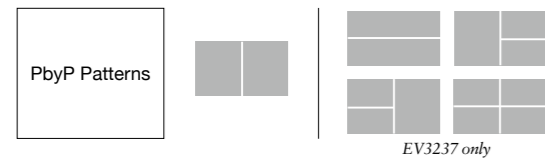

Work Big, Comfortably

Make the Most of a Big Screen

PbyP Picture by Picture

Display multiple video signals side by side on the same screen.

Compatible Models EV3237 / EV2785 / EV2780 / EV2750