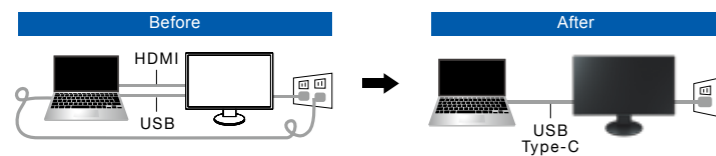

One Cable Connection

USB Type-C Compatible

With the EV2785 and EV2780, you can connect a USB Type-C compatible notebook PC with a single cable, transmitting audio and video, and supplying power to the notebook.

※When a power supply exceeding 15 watts is supplied from the EV2780, the monitor brightness is limited to 120 cd/m².