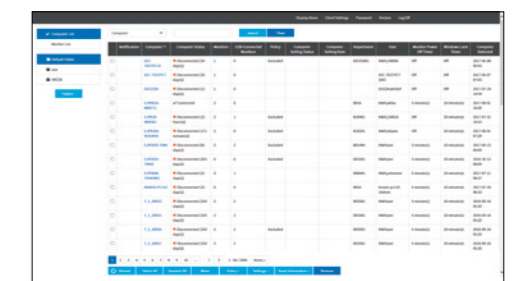

Centrally Manage Energy Consumption

SCREEN INSTYLE SERVER

With Screen InStyle Server, centrally control the powering off of all monitors connected to the PC network. Conserve energy without relying on each user to turn monitors off after use.

See P11 for more details