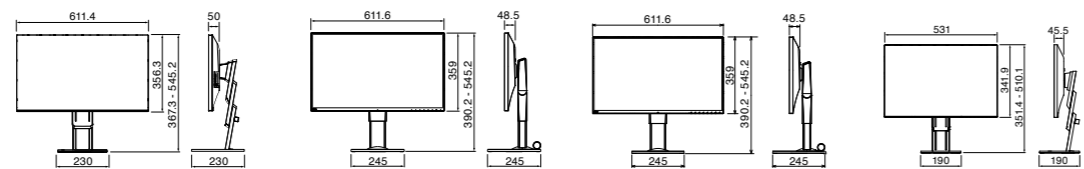

Dimension Diagrams (Unit:mm)