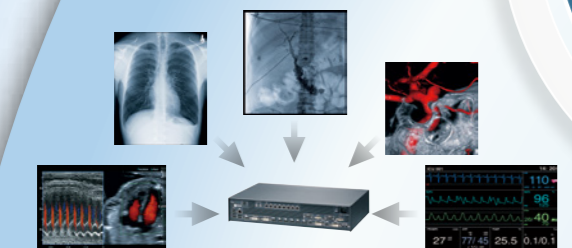

Healthcare

CuratOR / RadiForce
With CuratOR, EIZO offers complete solutions for the integrated OR, interventional radiology, and the control room. RadiForce medical monitors are designed for displaying medical images faithfully using cutting edge technology and unique features.

Maritime / Security & Surveillance

DuraVision
DuraVision monitors offer robust performance and reliable 24/7 operation to maritime, security and surveillance, and industrial markets. The monitors are highly configurable for flexible installation in a range of environments.

Air Traffic Control

Raptor / Re/Vue
EIZO provides air traffic control centers, towers, and training & simulation facilities with the most extensive lineup of monitors, recording & streaming solutions, and graphics boards in the industry. Extensive customizability is also offered for meeting the needs of any installation.

Video Management Solutions

EIZO's Large Monitor Managers gather various video inputs and display them on a large screen. Different layouts can be arranged according to user preference and work environment for a streamlined workflow.