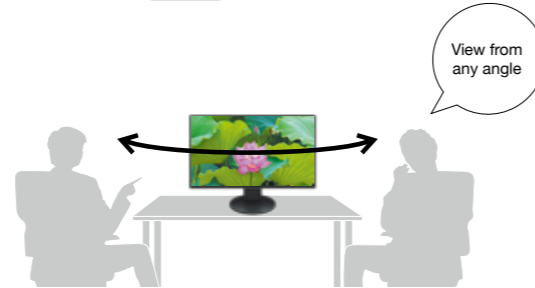

Display a secondary input signal in the corner of the screen.

Compatible Models EV3237

The Beauty of IPS Panels

When viewing images on large screens, colors can appear differently across the screen depending on your viewing angle. EIZO's frameless monitors adopt IPS panels which have wide viewing angles and excellent color reproduction. From below, above or rotated — colors will be displayed clearly at any angle.