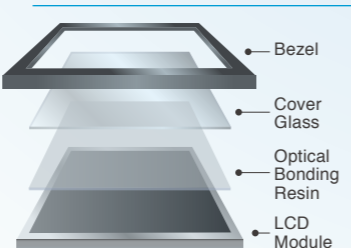

Integrated Production

To incorporate the latest technologies in our products, we follow a unique in-house research and development production model, including the production of our own printed circuit boards (PCBs).

Manufacturing

Our in-house manufacturing combines manual and automated operations to ensure high quality products are made as efficiently as possible.

In-House Optical Bonding

EIZO has an in-house production line for optical bonding which allows the company to continue to meet the needs of professionals while ensuring each product maintains high quality standards.